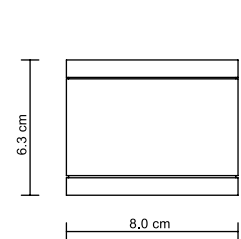

Mason 12 Wall Fixture

Wall fixture for outside using with direct and indirect lighting.

Massive construction of aluminum devices, screwed body. Surface is polished and varnished, framed and hardened glass.

For high voltage light QT14. Delivery incl. mounting material.

LC-331229

QT14, max 25 W