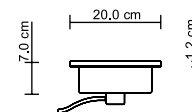

Base Square – Bodeneinbauleuchte

Base Square ist eine quadratische Bodeneinbauleuchte mit energieeffizienter, langlebiger LED-Technik. Die homogene Leuchtfläche ist aus gehärtetem, rutschhemmenden Anti-Slip-Glas gefertigt. Die mattierte Glasplatte ist wasserdicht und permanent (nicht reversibel) mit dem Edelstahlgehäuse verklebt.

Einfarbig oder RGB-Farbwechsel, mittlere Lebensdauer ca. 50000 Std., DIN Norm IEC 60598, 3 m Zuleitungskabel (flexible Gummileitung), Anschluss 24 V DC, Netzteil nicht im Lieferumfang enthalten.

Base Square – Floor Fixture

Base Square is a recessed ground fixture using the latest in energy-efficient, long-life LED technology. The hardened glass includes a matt anti-slip coating. The matt glass is permanently attached to the watertight stainless steel housing.

Single colour or RGB colour changing; 50,000 hrs average LED life; DIN Norm IEC 60598; 3 m (9.84 ft.) flexible electrical feed cable; 24 V DC input; transformer not included.

10,0 x 10,0 x 7,0 cm

SH-331175	24 V DC; 0,45 W	weiß / white
SH-331173	24 V DC; 0,45 W	rot / red
SH-331172	24 V DC; 0,45 W	grün / green
SH-331171	24 V DC; 0,45 W	blau / blue
SH-331176	24 V DC; 0,45 W	gelb / yellow
SH-331177	24 V DC; 1,3 W	RGB

20,0 x 20,0 x 7,0 cm

SH-331187	24 V DC; 2,6 W	weiß / white
SH-331186	24 V DC; 2,6 W	rot / red
SH-331185	24 V DC; 2,6 W	grün / green
SH-331184	24 V DC; 2,6 W	blau / blue
SH-331208	24 V DC; 2,6 W	gelb / yellow
SH-331188	24 V DC; 8 W	RGB

30,0 x 30,0 x 7,0 cm

SH-331194	24 V DC; 6 W	weiß / white
SH-331192	24 V DC; 6 W	rot / red
SH-331191	24 V DC; 6 W	grün / green
SH-331190	24 V DC; 6 W	blau / blue
SH-331195	24 V DC; 6 W	gelb / yellow
SH-331193	24 V DC; 18 W	RGB

40,0 x 40,0 x 7,0 cm