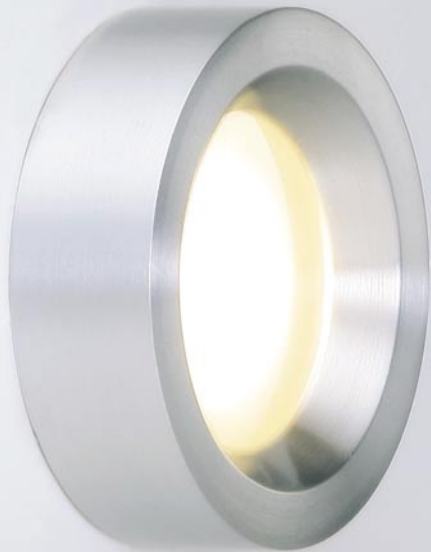

GU 5.3

< 2,0 cm

Ø 7,5 cm

max.

35 W

12 V DC

IP65

Spy 01 Wandeinbauleuchte

Runde Einbauleuchte für Wand- und Deckenmontage. Rosette aus massivem Aluminium, poliert und lackiert; eingefasstes, gehärtetes und mattiertes Glas. Transformator nicht im Lieferumfang enthalten.

Bitte separat bestellen. Einbautiefe 8 cm, Deckenausschnitt Ø 7,5 cm

Spy 01 Recessed Wall Fixture

Round recessed fixture for walls and ceilings. Body is made from massive aluminum. Surface is polished and varnished, framed, hardened and matt finished glass. Please order the transformer separately. Installation depth: 8 cm, Ceiling cut-out: Ø 7,5 cm

LC-331304

CBC 51, max 35 W