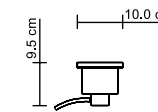

Base Square – Bodeneinbauleuchte

Base Square ist eine quadratische Bodeneinbauleuchte mit energieeffizienter, langlebiger LED-Technik. Die homogene Leuchtfläche ist aus gehärtetem, rutschhemmenden Anti-Slip-Glas gefertigt. Die mattierte Glasplatte ist wasserdicht und permanent (nicht reversibel) mit dem Edelstahlgehäuse verklebt.

Einfarbig oder RGB-Farbwechsel, mittlere Lebensdauer ca. 50000 Std., DIN Norm IEC 60598, 3 m Zuleitungskabel (flexible Gummileitung), Anschluss 24 V DC, Netzteil nicht im Lieferumfang enthalten.

Base Square – Floor Fixture

Base Square is a recessed ground fixture using the latest in energy-efficient, long-life LED technology. The hardened glass includes a matt anti-slip coating. The matt glass is permanently attached to the watertight stainless steel housing.

Single colour or RGB colour changing; 50,000 hrs average LED life; DIN Norm IEC 60598; 3 m (9.84 ft.) flexible electrical feed cable; 24 V DC input; transformer not included.

10,0 x 10,0 x 7,0 cm

SH-331175	24 V DC; 0,45 W	weiß / white
SH-331173	24 V DC; 0,45 W	rot / red
SH-331172	24 V DC; 0,45 W	grün / green
SH-331171	24 V DC; 0,45 W	blau / blue
SH-331176	24 V DC; 0,45 W	gelb / yellow
SH-331177	24 V DC; 1,3 W	RGB

20,0 x 20,0 x 7,0 cm

SH-331187	24 V DC; 2,6 W	weiß / white
SH-331186	24 V DC; 2,6 W	rot / red
SH-331185	24 V DC; 2,6 W	grün / green
SH-331184	24 V DC; 2,6 W	blau / blue
SH-331208	24 V DC; 2,6 W	gelb / yellow
SH-331188	24 V DC; 8 W	RGB

30,0 x 30,0 x 7,0 cm

SH-331194	24 V DC; 6 W	weiß / white
SH-331192	24 V DC; 6 W	rot / red
SH-331191	24 V DC; 6 W	grün / green
SH-331190	24 V DC; 6 W	blau / blue
SH-331195	24 V DC; 6 W	gelb / yellow
SH-331193	24 V DC; 18 W	RGB

40,0 x 40,0 x 7,0 cm