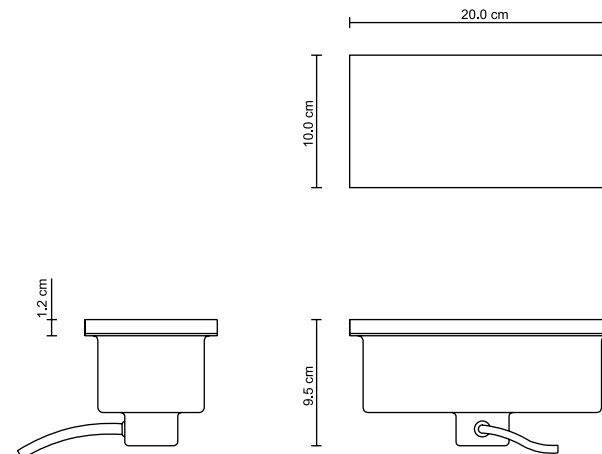

Base Oblong – Bodeneinbauleuchte

Base Oblong ist eine rechteckige Bodeneinbauleuchte mit energieeffizienter, langlebiger LED-Technik. Die homogene Leuchtfläche ist aus gehärtetem, rutschhemmenden Anti-Slip-Glas gefertigt. Die mattierte Glasplatte ist wasserdicht und permanent (nicht reversibel) mit dem Edelstahlgehäuse verklebt.

Einfarbig oder RGB-Farbwechsel, mittlere Lebensdauer ca. 50000 Std., DIN Norm IEC 60598, 3 m Zuleitungskabel (flexible Gummileitung), Anschluss 24 V DC, Netzteil nicht im Lieferumfang enthalten.

Base Oblong – Floor Fixture

Base Oblong is a rectangular recessed ground fixture using the latest in energy-efficient, long-life LED technology. The hardened glass includes a matt anti-slip coating. The matt glass is permanently attached to the watertight stainless steel housing.

Single colour or RGB colour changing; 50,000 hrs average LED life; DIN Norm IEC 60598; 3 m (9.84 ft.) flexible electrical feed cable; 24 V DC input; transformer not included.

10,0 x 20,0 x 7,0 cm

SH-331181	24 V DC; 1,3 W	weiß / <i>white</i>
SH-331180	24 V DC; 1,3 W	rot / <i>red</i>
SH-331179	24 V DC; 1,3 W	grün / <i>green</i>
SH-331178	24 V DC; 1,3 W	blau / <i>blue</i>
SH-331182	24 V DC; 1,3 W	gelb / <i>yellow</i>
SH-331183	24 V DC; 4,0 W	RGB

LED

24 V DC

IP67