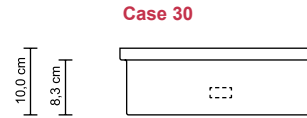

Einbaurahmen für Base Bodeneinbauleuchten

Edelstahlgehäuse für Base Bodenfliesen zum Einbau in verschiedene Fußböden.

Mounting frames for Base Floor Fixtures

Stainless steel cases for Base recessed ground fixtures. For using in various floors.

AL-3311750	Case 10	Base Square 10,0 x 10,0 cm
AL-3311870	Case 20	Base Square 20,0 x 20,0 cm
AL-3311940	Case 30	Base Square 30,0 x 30,0 cm
AL-3312000	Case 40	Base Square 40,0 x 40,0 cm
AL-3311810	Case Oblong	Base Oblong 10,0 x 20,0 cm
AL-3312060	Case Round	Base Round 10,0 cm