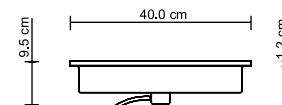

Base Square – Bodeneinbauleuchte

Base Square ist eine quadratische Bodeneinbauleuchte mit energieeffizienter, langlebiger LED-Technik. Die homogene Leuchtfläche ist aus gehärtetem, rutschhemmenden Anti-Slip-Glas gefertigt. Die mattierte Glasplatte ist wasserdicht und permanent (nicht reversibel) mit dem Edelstahlgehäuse verklebt.

Einfarbig oder RGB-Farbwechsel, mittlere Lebensdauer ca. 50000 Std., DIN Norm IEC 60598, 3 m Zuleitungskabel (flexible Gummileitung), Anschluss 24 V DC, Netzteil nicht im Lieferumfang enthalten.

Base Square – Floor Fixture

Base Square is a recessed ground fixture using the latest in energy-efficient, long-life LED technology. The hardened glass includes a matt anti-slip coating. The matt glass is permanently attached to the watertight stainless steel housing.

Single colour or RGB colour changing; 50,000 hrs average LED life; DIN Norm IEC 60598; 3 m (9.84 ft.) flexible electrical feed cable; 24 V DC input; transformer not included.

10,0 x 10,0 x 7,0 cm

SH-331175	24 V DC; 0,45 W	weiß / white
SH-331173	24 V DC; 0,45 W	rot / red
SH-331172	24 V DC; 0,45 W	grün / green
SH-331171	24 V DC; 0,45 W	blau / blue
SH-331176	24 V DC; 0,45 W	gelb / yellow
SH-331177	24 V DC; 1,3 W	RGB

20,0 x 20,0 x 7,0 cm

SH-331187	24 V DC; 2,6 W	weiß / white
SH-331186	24 V DC; 2,6 W	rot / red
SH-331185	24 V DC; 2,6 W	grün / green
SH-331184	24 V DC; 2,6 W	blau / blue
SH-331208	24 V DC; 2,6 W	gelb / yellow
SH-331188	24 V DC; 8 W	RGB

30,0 x 30,0 x 7,0 cm

SH-331194	24 V DC; 6 W	weiß / white
SH-331192	24 V DC; 6 W	rot / red
SH-331191	24 V DC; 6 W	grün / green
SH-331190	24 V DC; 6 W	blau / blue
SH-331195	24 V DC; 6 W	gelb / yellow
SH-331193	24 V DC; 18 W	RGB

40,0 x 40,0 x 7,0 cm