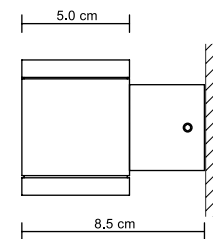

Mason 12 Wall Fixture

Wall fixture for outside using with direct and indirect lighting.

Massive construction of aluminum devices, screwed body. Surface is polished and varnished, framed and hardened glass.

For high voltage light QT14. Delivery incl. mounting material.

LC-331229

QT14, max 25 W