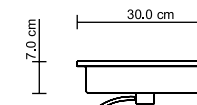

Base Square – Bodeneinbauleuchte

Base Square ist eine quadratische Bodeneinbauleuchte mit energieeffizienter, langlebiger LED-Technik. Die homogene Leuchtfläche ist aus gehärtetem, rutschhemmenden Anti-Slip-Glas gefertigt. Die mattierte Glasplatte ist wasserdicht und permanent (nicht reversibel) mit dem Edelstahlgehäuse verklebt.

Einfarbig oder RGB-Farbwechsel, mittlere Lebensdauer ca. 50000 Std., DIN Norm IEC 60598, 3 m Zuleitungskabel (flexible Gummileitung), Anschluss 24 V DC, Netzteil nicht im Lieferumfang enthalten.

Base Square – Floor Fixture

Base Square is a recessed ground fixture using the latest in energy-efficient, long-life LED technology. The hardened glass includes a matt anti-slip coating. The matt glass is permanently attached to the watertight stainless steel housing.

Single colour or RGB colour changing; 50,000 hrs average LED life; DIN Norm IEC 60598; 3 m (9.84 ft.) flexible electrical feed cable; 24 V DC input; transformer not included.

10,0 x 10,0 x 7,0 cm

SH-331175	24 V DC; 0,45 W	weiß / white
SH-331173	24 V DC; 0,45 W	rot / red
SH-331172	24 V DC; 0,45 W	grün / green
SH-331171	24 V DC; 0,45 W	blau / blue
SH-331176	24 V DC; 0,45 W	gelb / yellow
SH-331177	24 V DC; 1,3 W	RGB

20,0 x 20,0 x 7,0 cm

SH-331187	24 V DC; 2,6 W	weiß / white
SH-331186	24 V DC; 2,6 W	rot / red
SH-331185	24 V DC; 2,6 W	grün / green
SH-331184	24 V DC; 2,6 W	blau / blue
SH-331208	24 V DC; 2,6 W	gelb / yellow
SH-331188	24 V DC; 8 W	RGB

30,0 x 30,0 x 7,0 cm

SH-331194	24 V DC; 6 W	weiß / white
SH-331192	24 V DC; 6 W	rot / red
SH-331191	24 V DC; 6 W	grün / green
SH-331190	24 V DC; 6 W	blau / blue
SH-331195	24 V DC; 6 W	gelb / yellow
SH-331193	24 V DC; 18 W	RGB

40,0 x 40,0 x 7,0 cm