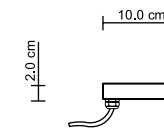

Base Star – Bodeneinbauleuchte

Base Star ist eine quadratische Bodeneinbauleuchte mit energieeffizienter, langlebiger LED-Technik. Die Oberfläche besteht aus rostfreiem Edelstahl, in welches die Lichtpunkte eingearbeitet sind.

RGB-Farbwechsel, mittlere Lebensdauer ca. 50000 Std., DIN Norm IEC 60598, 3 m Zuleitungskabel (flexible Gummileitung), Anschluss 24 V DC, Netzteil nicht im Lieferumfang enthalten.

Base Star – Floor Fixture

Base Star is a quadrangular shaped recessed ground fixture using the latest in energy-efficient, long-life LED technology. The cover plate is of rust-free stainless steel on which the light points are imbedded.

RGB colour changing; 50,000 hrs average LED life; DIN Norm IEC 60598; 3 m (9.84 ft.) flexible electrical feed cable; 24 V DC input; transformer not included.

10,0 x 10,0 x 2,0 cm

SH-331174 24 V DC; 2,6 W RGB

20,0 x 20,0 x 2,0 cm

SH-331189 24 V DC; 5,2 W RGB