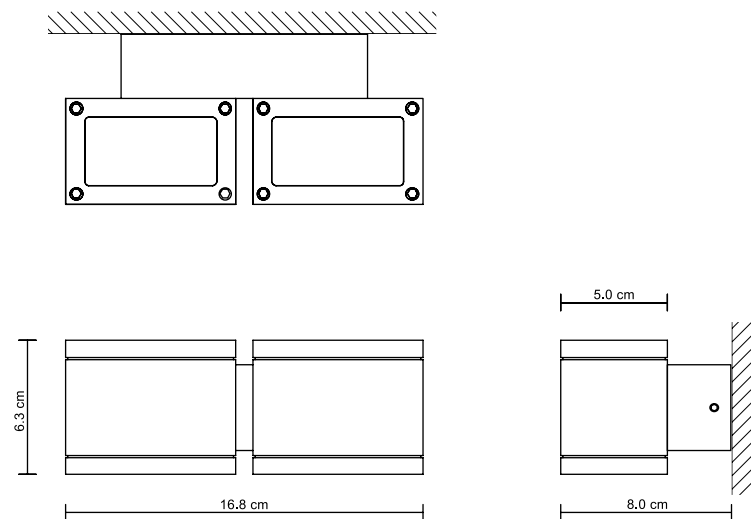

Mason 13 Wandleuchte

Wandleuchte für den Außenbereich, zweiflämmig, direkt und indirekt strahlend.
Gefertigt aus massiven Aluminiumbauteilen, verschraubtes Leuchtengehäuse.
Oberfläche poliert und lackiert, eingefasstes gehärtetes Glas.
Für Hochvolt - Halogen - Lampe QT 14. Lieferung inkl. Montagematerial.

Mason 13 Wall Fixture

Wall fixture for outside using with direct and indirect lighting.
Massive construction of aluminum devices, screwed body. Surface is polished and
varnished, framed and hardened glass.
For high voltage light QT14. Delivery incl. mounting material.

LC-331230 2 x QT14, max 2 x 25 W