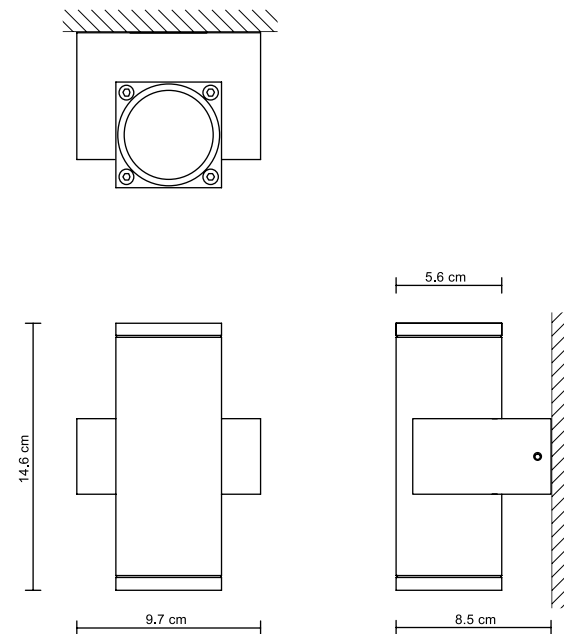

Mason 01 Wandleuchte

Markante Wandleuchte für den Außenbereich, direkt und indirekt strahlend.
Gefertigt aus massiven Aluminiumbauteilen, verschraubtes Leuchtengehäuse.
Oberfläche poliert und lackiert, eingefasstes gehärtetes Glas.
Für Hochvolt - Halogen - Strahler QPAR 51. Lieferung inkl. Montagematerial.

Mason 01 Wall Fixture

*Distinctive wall fixture for outside using with direct and indirect lighting.
Massive construction of aluminum devices, screwed body. Surface is polished
and varnished, framed and hardened glass.
For high voltage beamer QPAR 51. Delivery incl. mounting material.*

LC-331380

2 x QPAR 51, max 2 x 35 W

QPAR 51

GU 10

max.
2x
35 W

IP54

31