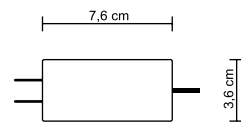

Converter 10 VA

Converter 25 VA