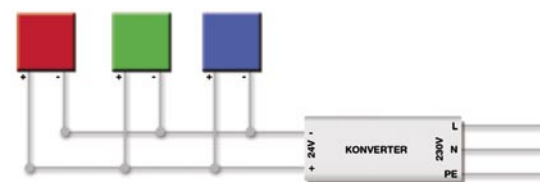

Schaltplan / wiring diagram

BASE SQUARE – RECESSED GROUND FIXTURES

BASE OBLONG – RECESSED GROUND FIXTURES

BASE STAR – RECESSED GROUND FIXTURES

BASE ROUND – RECESSED GROUND FIXTURES

LIGHTHOUSE – FLOOR FIXTURE