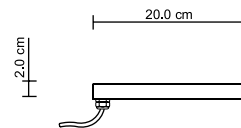

Base Star – Bodeneinbauleuchte

Base Star ist eine quadratische Bodeneinbauleuchte mit energieeffizienter, langlebiger LED-Technik. Die Oberfläche besteht aus rostfreiem Edelstahl, in welches die Lichtpunkte eingearbeitet sind.

RGB-Farbwechsel, mittlere Lebensdauer ca. 50000 Std., DIN Norm IEC 60598, 3 m Zuleitungskabel (flexible Gummileitung), Anschluss 24 V DC, Netzteil nicht im Lieferumfang enthalten.

Base Star – Floor Fixture

Base Star is a quadrangular shaped recessed ground fixture using the latest in energy-efficient, long-life LED technology. The cover plate is of rust-free stainless steel on which the light points are imbedded.

RGB colour changing; 50,000 hrs average LED life; DIN Norm IEC 60598; 3 m (9.84 ft.) flexible electrical feed cable; 24 V DC input; transformer not included.

10,0 x 10,0 x 2,0 cm

SH-331174 24 V DC; 2,6 W RGB

20,0 x 20,0 x 2,0 cm

SH-331189 24 V DC; 5,2 W RGB