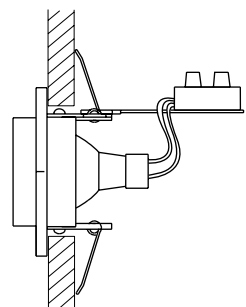

Spy 02 Wandeinbauleuchte

Runde Einbauleuchte für Wand- und Deckenmontage. Rosette aus massivem Aluminium, poliert und lackiert; gehärtetes und mattiertes Glas. Transformator nicht im Lieferumfang enthalten. Bitte separat bestellen.
Einbautiefe 11 cm, Deckenausschnitt Ø 7,5 cm

Spy 02 Recessed Wall Fixture

Round recessed fixture for walls and ceilings. Body is made from massive aluminum. Surface is polished and varnished, framed, hardened and matt finished glass. Please order the transformer separately.
Installation depth: 11 cm, Ceiling cut-out: Ø 7,5 cm

LC-331305

CBC 51, max 50 W