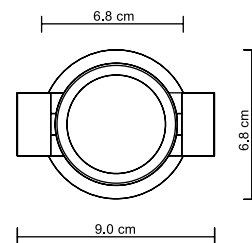

Mason 04 Wall Fixture

Wall fixture for outside using. Massive construction of aluminum devices. The screwed body is rotatable and swivel mounted. Surface is polished and varnished, framed and hardened glass.

For high voltage beamer QPAR 51. Delivery incl. mounting material.

QPAR 51

GU 10

max.
35 W

IP54

QPAR 51, max 35 W