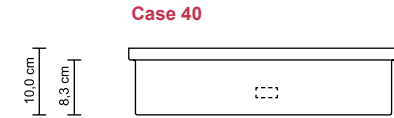

Einbaurahmen für Base Bodeneinbauleuchten

Edelstahlgehäuse für Base Bodenfliesen zum Einbau in verschiedene Fußböden.

Mounting frames for Base Floor Fixtures

Stainless steel cases for Base recessed ground fixtures. For using in various floors.

AL-3311750	Case 10	Base Square 10,0 x 10,0 cm
AL-3311870	Case 20	Base Square 20,0 x 20,0 cm
AL-3311940	Case 30	Base Square 30,0 x 30,0 cm
AL-3312000	Case 40	Base Square 40,0 x 40,0 cm
AL-3311810	Case Oblong	Base Oblong 10,0 x 20,0 cm
AL-3312060	Case Round	Base Round 10,0 cm